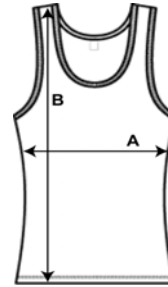

TULTEX

STYLE 0411TC
Junior Tank Top
2x1 Rib, 100% Cotton

- 100% Cotton Jersey
- 30/1's Ring Spun Softness
- Covered Neck and Armhole Openings
- Double-needle Bottom Hem
- Side Seam Construction
- Available in S - XL
- 12 doz Case pack

	X-Small	Small	Medium	Large	X-Large
Width (A)	9"	10"	11"	11.75"	12.5"
Length (B)	23.25"	24.5"	25.75"	27"	28.5"

AVAILABLE COLORS

COLOR NAME	CODE	SIZES
Black	BK	XS - XL
White	WH	XS - XL
Pink	PK	XS - XL

TSC has taken care to insure that the preparation of its Tultex products are ready for DISCHARGE PRINTING. Variations in mechanical procedures, environment and/or chemicals used could cause differences in results. This is considered normal. Please guide yourself accordingly in informing your customers.