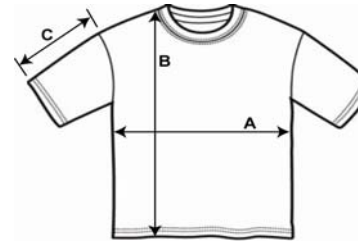

TULTEX**STYLE 0202TC**

Fine Jersey Adult T-Shirt
4.5 oz, 100% Ringspun Cotton

- 100% Cotton Fine Jersey*
- 4.5 oz per sq yd
- 30/1's Ring Spun Softness
- Taped Neck and Shoulders
- Double-needle Sleeve and Bottom Hem
- Dischargeable
- Available in XXS** - 3X
- XXS - 3X 6 doz Case pack
- XXS - XS are side seamed

	XXsmall	Xsmall	Small	Medium	Large	X-Large	2X-Large	3X-Large
Width (A)	15"	16.5"	18"	20"	22"	24"	26"	28"
Length (B)	25"	26"	28"	29"	30"	31"	32"	33"
Sleeve (C)	6.5"	7"	8.25"	8.5"	8.75"	9"	9.5"	10"

AVAILABLE COLORS